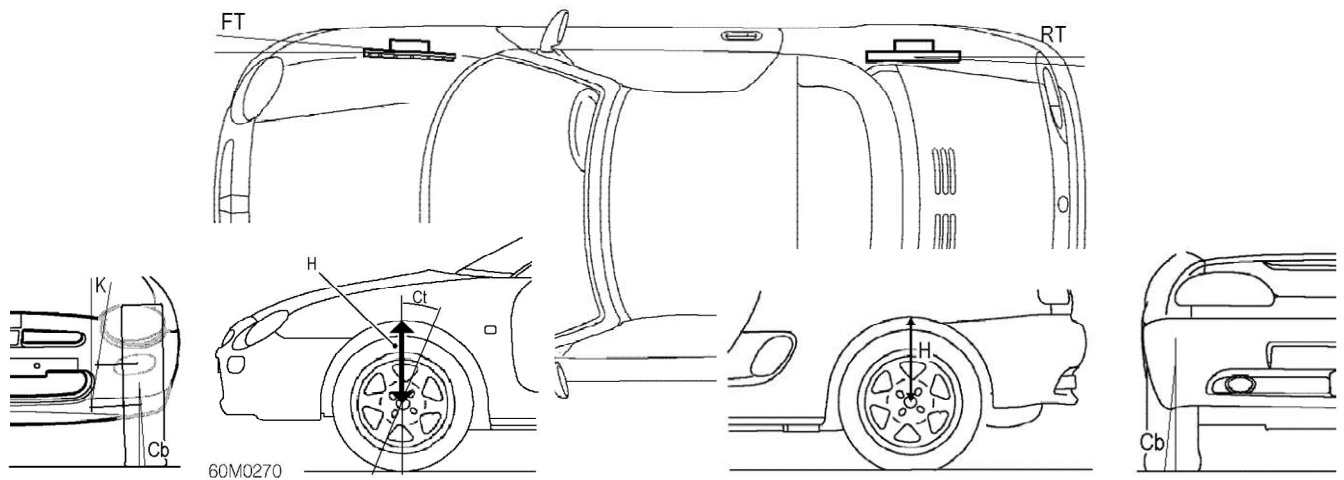

MGF

All models excluding Trophy 160

TRACKING TRIM

Front Axle

		Standard (Black bushes)	Upated (Blue Bushes)	Track only (Orange bushes)
Ride Height	(H)	368 mm ± 10 mm	368 mm ± 10 mm	368 mm ± 10 mm
Toe (per wheel)	(FT)	- 0°10' ± 06'	- 0°05' ± 06'	- 0°00' ± 03'
Camber	(Cb)	- 0°30' ± 30'	- 0°30' ± 15'	- 0°30' ± 15'
Castor	(Ct)	+ 5° ± 55'	+ 5° ± 55'	+ 5° ± 55'
King Pin Inclination	(K)	+ 11°40'	+ 11°40'	+ 11°40'
Steering Angle (Inner Wheel)	(I)	29°12'	29°12'	29°12'
Steering Angle (Outer Wheel)	(O)	34°42'	34°42'	34°42'

Rear Axle

		Standard (Black bushes)	Upated (Blue bushes)	Track only (Orange bushes)
Ride Height	(H)	363 mm ± 10 mm	363 mm ± 10 mm	363 mm ± 10 mm
Toe (per wheel)	(RT)	+ 0°10' ± 06'	+ 0°10' ± 06'	+ 0°10' ± 03'
Camber	(Cb)	- 1°00' ± 30'	- 1°00' ± 30'	- 1°00' ± 30'